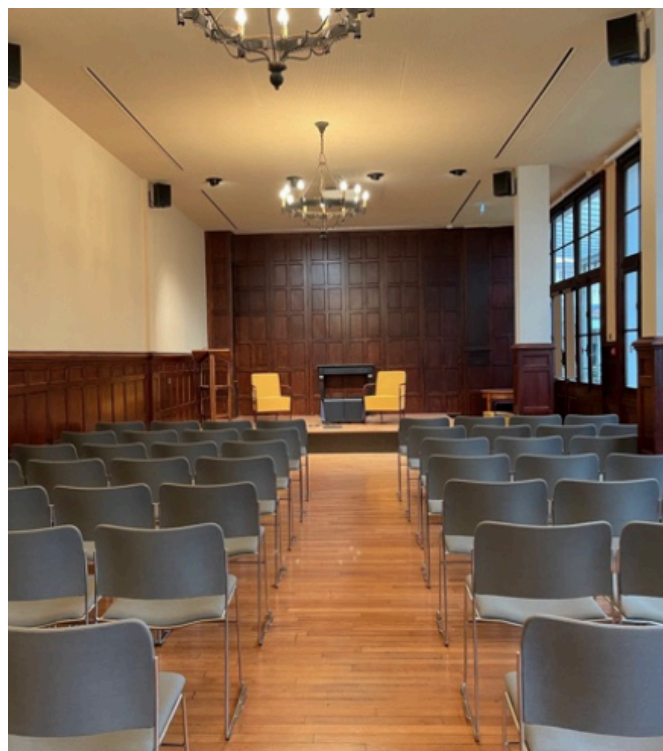

PARIS FRANCE

REID HALL

4 RUE DE CHEVREUSE

TEL: 01 43 20 33 07

EMAIL: PARISADMINISTRATION.CGC@COLUMBIA.EDU

Salle de Conférence

Capacity : 70 participants theater

32 participants seminar-style

150 participants buffet-style reception

Stage: 4 participants seated at a table, 2/3 armchairs

- Video Projector WUXGA (1920 x 1200), 5000 Lumens
- Motorized screen 16/10, width: 3m
- 4 stereo speakers
- 4 wired and 2 wireless microphones
- Audio-video connectivity: HDMI, VGA & wireless with dongle USB Barco ClickShare
- WiFi & Ethernet plugs